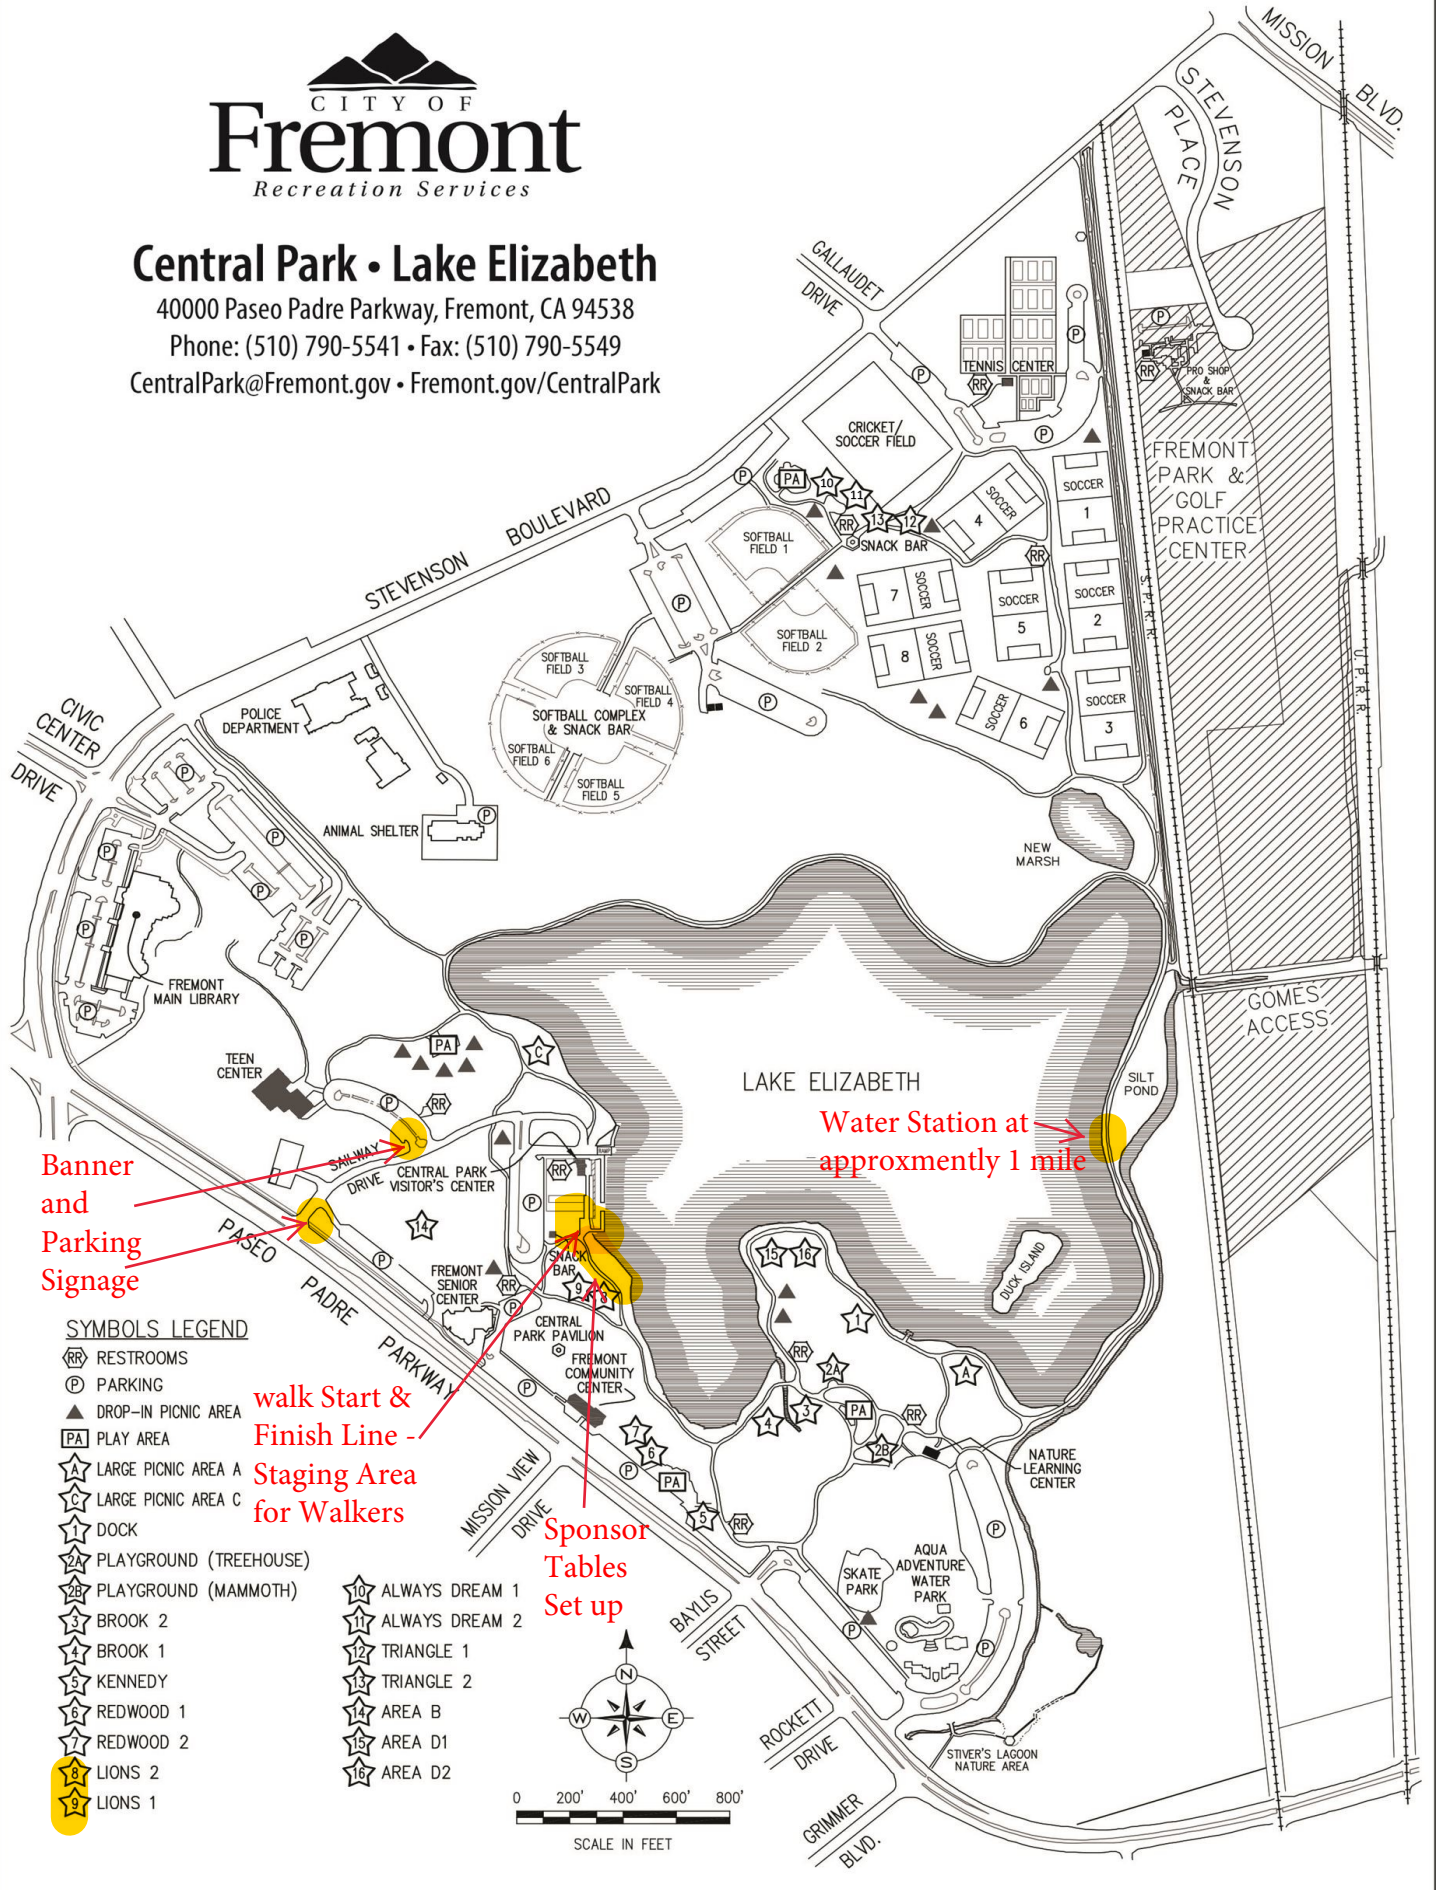

## Central Park • Lake Elizabeth

40000 Paseo Padre Parkway, Fremont, CA 94538

Phone: (510) 790-5541 • Fax: (510) 790-5549

CentralPark@Fremont.gov • Fremont.gov/CentralPark

**Banner and Parking Signage**

**Water Station at approximately 1 mile**

**walk Start & Finish Line - Staging Area for Walkers**

**Sponsor Tables Set up**

**SYMBOLS LEGEND**

- RESTROOMS
- PARKING
- DROP-IN PICNIC AREA
- PLAY AREA
- LARGE PICNIC AREA A
- LARGE PICNIC AREA C
- DOCK
- PLAYGROUND (TREEHOUSE)
- PLAYGROUND (MAMMOTH)
- BROOK 2
- BROOK 1
- KENNEDY
- REDWOOD 1
- REDWOOD 2
- LIONS 2
- LIONS 1

- ALWAYS DREAM 1
- ALWAYS DREAM 2
- TRIANGLE 1
- TRIANGLE 2
- AREA B
- AREA D1
- AREA D2